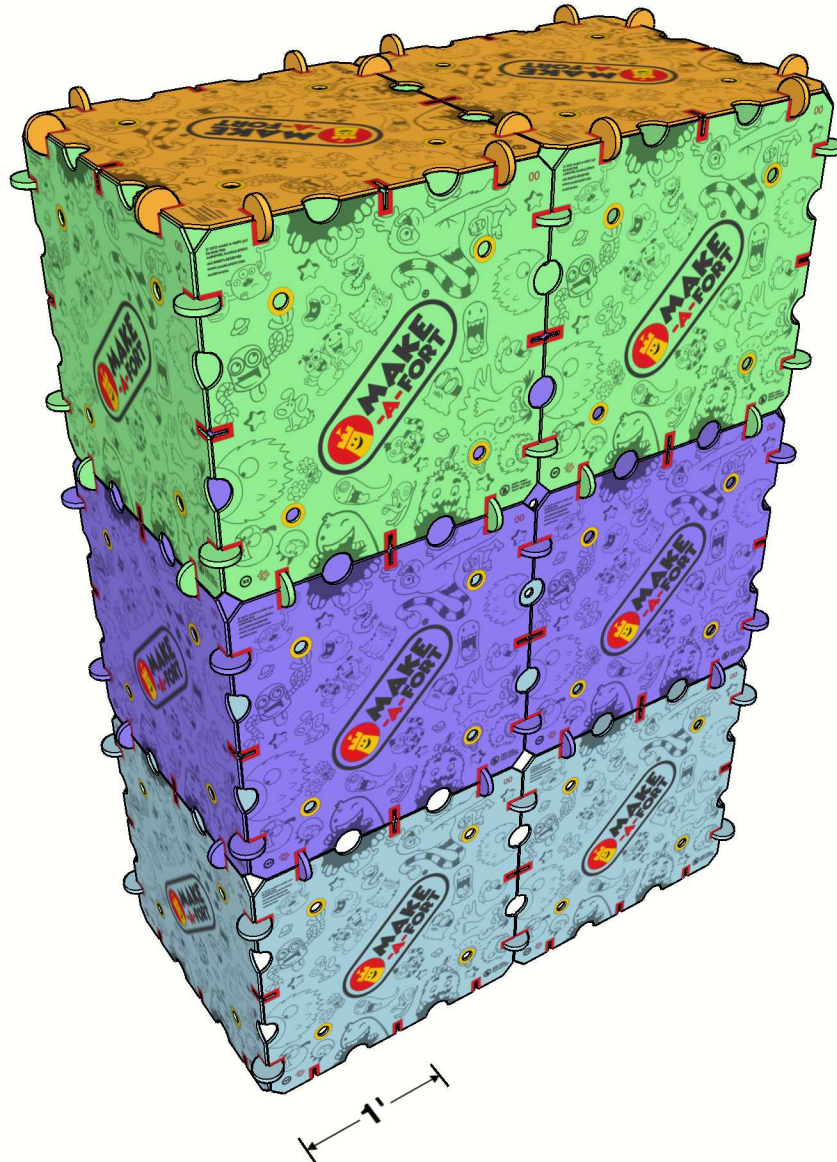

Project - Small Wall

Requires 1 x Explorer Kit. Recommended for ages 4+. Takes about a half an hour to build.

Project - Small Wall

Build Blue Section

S3 x 6
C x 12

Project - Small Wall

Build Purple Section

S3 x 6
C x 24

Project - Small Wall

Build Green Section

S3 x 6
C x 24

Project - Small Wall

Build Orange Section

S3 x 2
C x 14