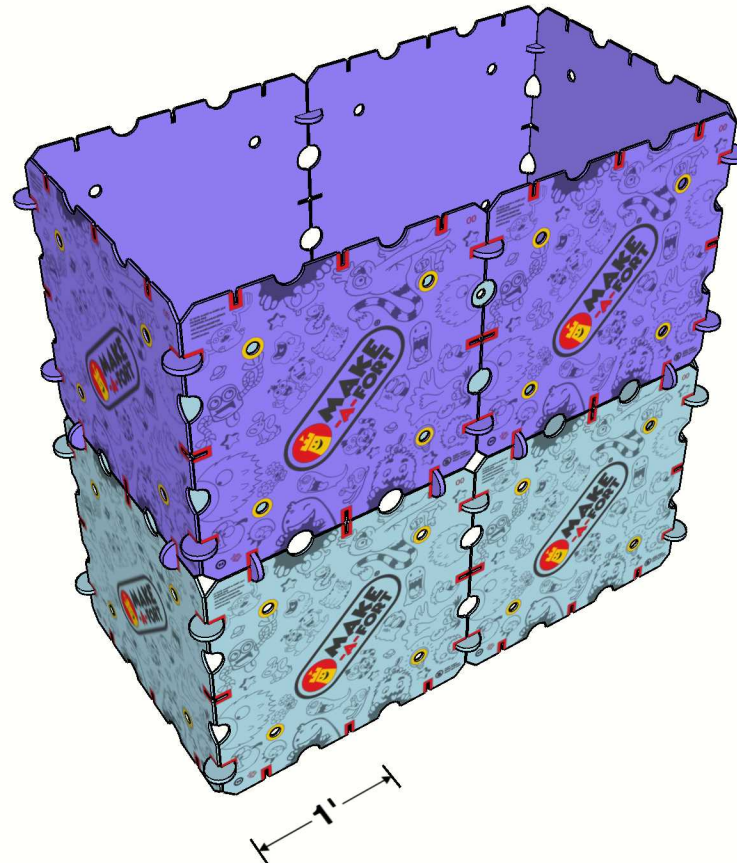

Project - Small Wall

Requires 1 x Explorer Kit. Recommended for ages 4+. Takes about a half an hour to build.

Project - Small Wall

Build Blue Section

S3 x 6
C x 12

Project - Small Wall

Build Purple Section

S3 x 6
C x 24

Project - Small Wall

Build Green Section

S3 x 6
C x 24

Project - Small Wall

Build Orange Section

S3 x 2
C x 14