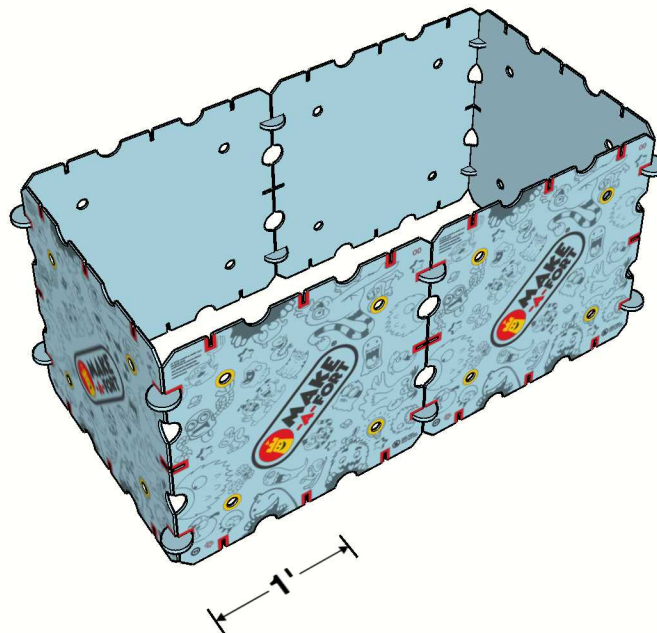

Project - Small Wall

Requires 1 x Explorer Kit. Recommended for ages 4+. Takes about a half an hour to build.

Project - Small Wall

Build Blue Section

S3 x 6
C x 12

Project - Small Wall

Build Purple Section

S3 x 6
C x 24

Project - Small Wall

Build Green Section

S3 x 6
C x 24

Project - Small Wall

Build Orange Section

S3 x 2
C x 14