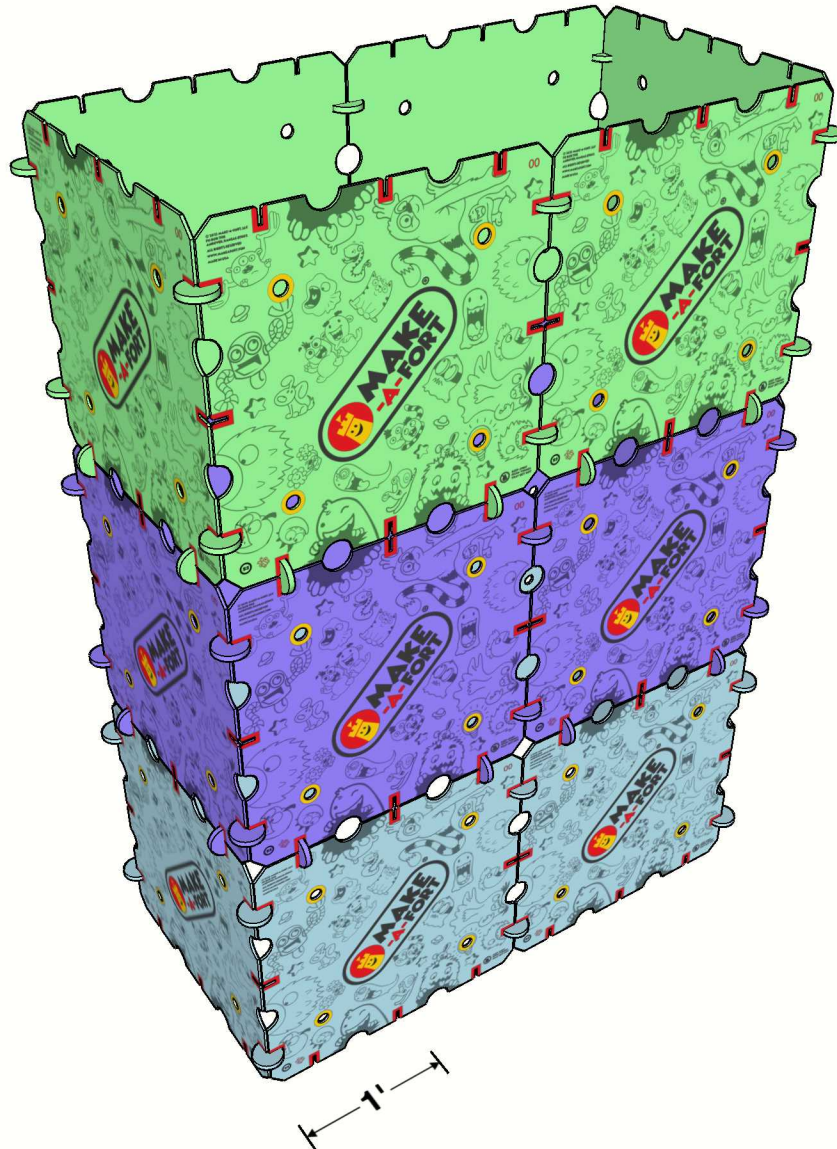

Project - Small Wall

Requires 1 x Explorer Kit. Recommended for ages 4+. Takes about a half an hour to build.

Project - Small Wall

Build Blue Section

S3 x 6
C x 12

Project - Small Wall

Build Purple Section

S3 x 6
C x 24

Project - Small Wall

Build Green Section

S3 x 6
C x 24

Project - Small Wall

Build Orange Section

S3 x 2
C x 14